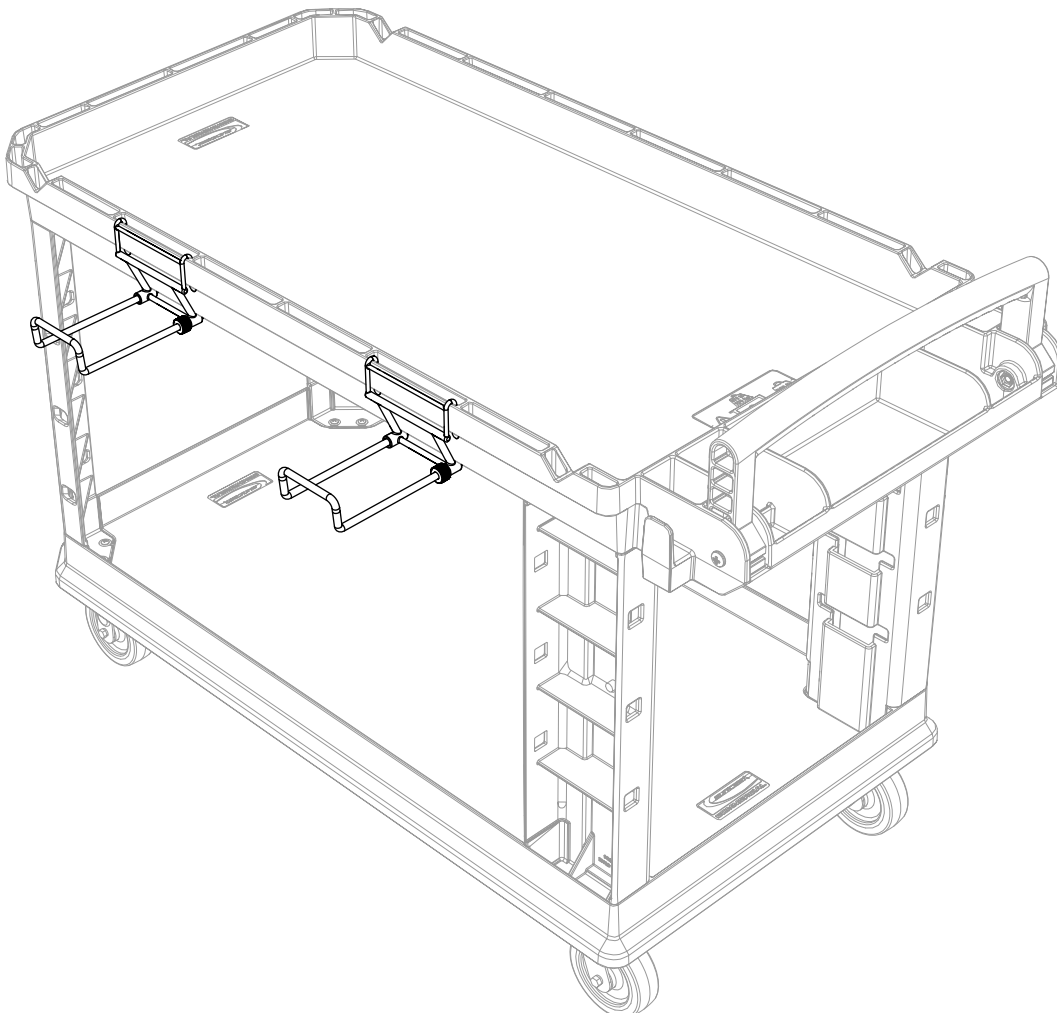

PARTS

NO TOOLS NEEDED

Each hook can hold a
maximum of 12lbs.

Lower hooks to sides of utility cart and place hook ends down into sides. Push with force using both hands until it snaps into place.

Hooks can be placed on front or on sides to carry items such as ladders, electrical cords, etc. Only two hooks per side may be used. Loosen and push in to store out of the way. Pull out and tighten when in use.