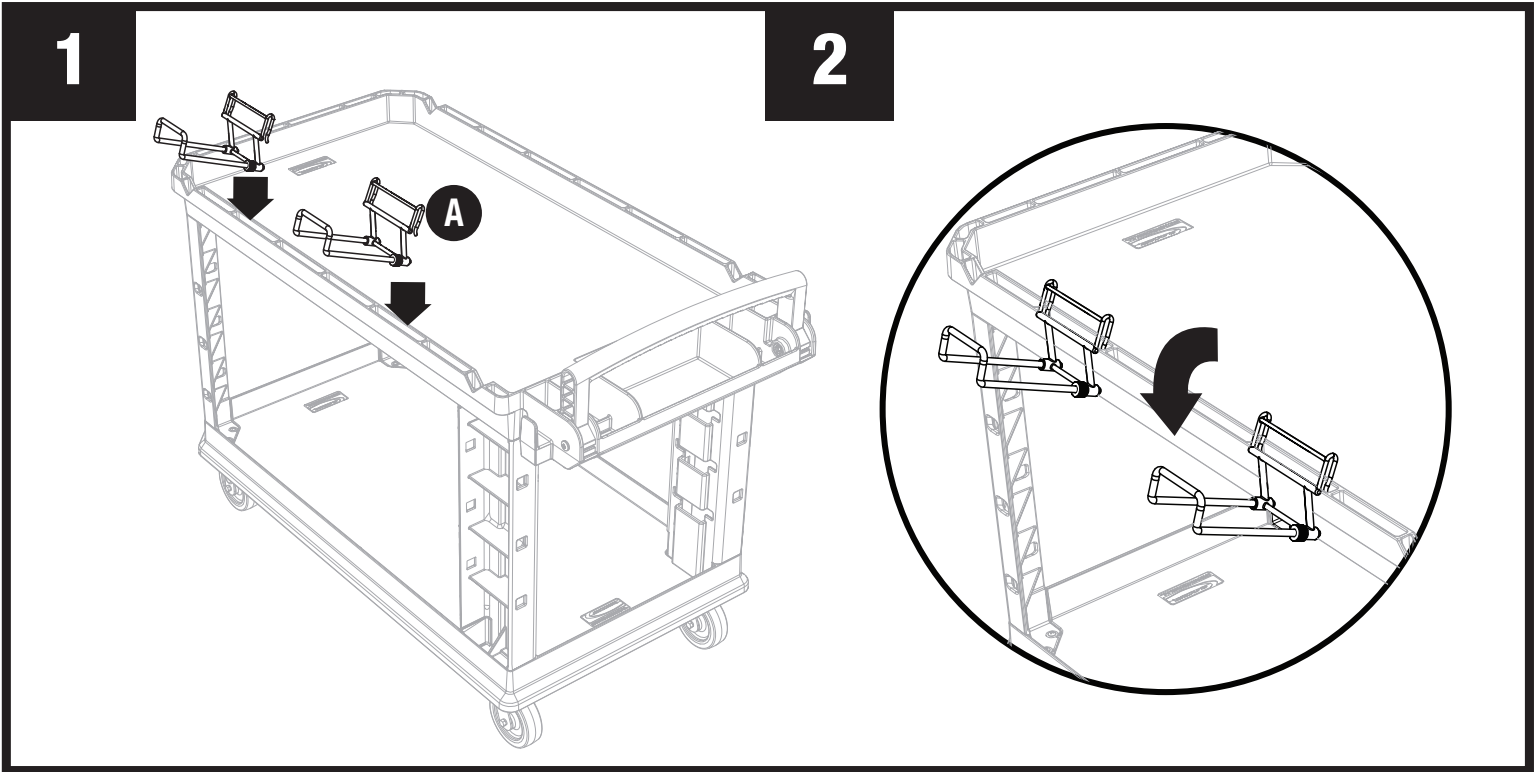

PARTS

NO TOOLS NEEDED

Each hook can hold a
maximum of 12lbs.

Lower hooks to sides of utility cart and place hook ends down into sides. Push with force using both hands until it snaps into place.

Hooks can be placed on front or on sides to carry items such as ladders, electrical cords, etc. Only two hooks per side may be used. Loosen and push in to store out of the way. Pull out and tighten when in use.