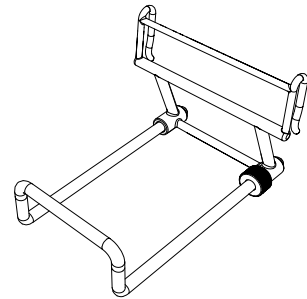

PARTS

NO TOOLS NEEDED

Each hook can hold a
maximum of 12lbs.

Lower hooks to sides of utility cart and place hook ends down into sides. Push with force using both hands until it snaps into place.

Hooks can be placed on front or on sides to carry items such as ladders, electrical cords, etc. Only two hooks per side may be used. Loosen and push in to store out of the way. Pull out and tighten when in use.