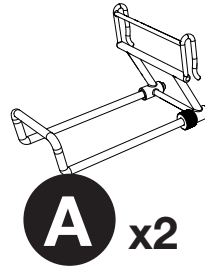

PARTS

NO TOOLS NEEDED

Each hook can hold a
maximum of 12lbs.

Lower hooks to sides of utility cart and place hook ends down into sides. Push with force using both hands until it snaps into place.

Hooks can be placed on front or on sides to carry items such as ladders, electrical cords, etc. Only two hooks per side may be used. Loosen and push in to store out of the way. Pull out and tighten when in use.