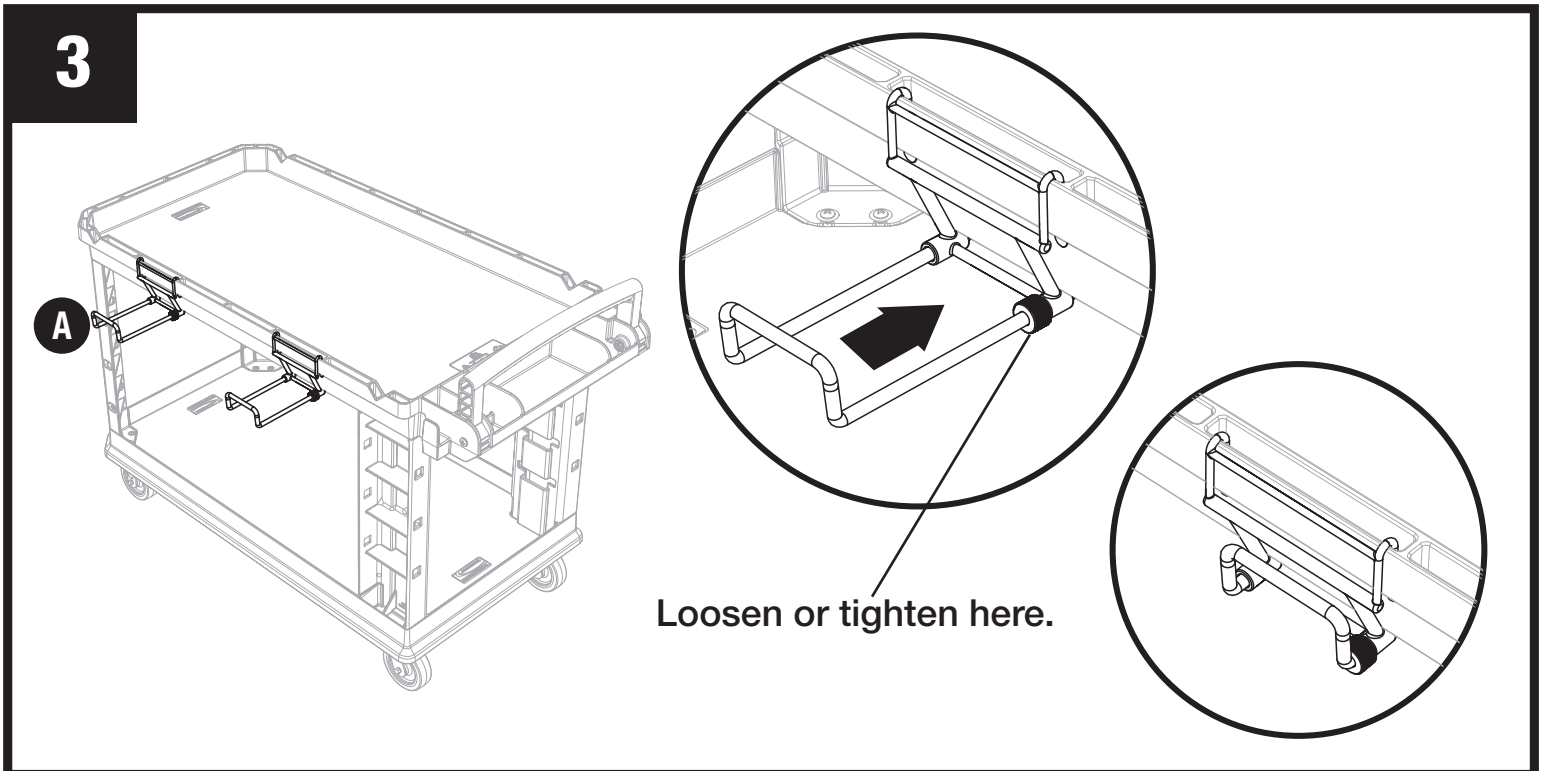

PARTS

NO TOOLS NEEDED

Each hook can hold a
maximum of 12lbs.

Lower hooks to sides of utility cart and place hook ends down into sides. Push with force using both hands until it snaps into place.

Hooks can be placed on front or on sides to carry items such as ladders, electrical cords, etc. Only two hooks per side may be used. Loosen and push in to store out of the way. Pull out and tighten when in use.